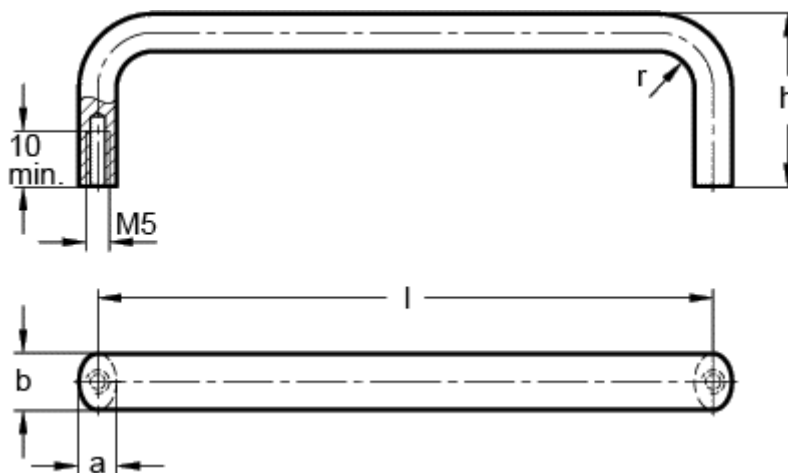

Article number: 20041100

Description: E+G Cabinet U-handle GN 427-12-100-SW

Measures

$a = 8$

$b = 12$

$h = 40$

$l = 100$

$r = 8$